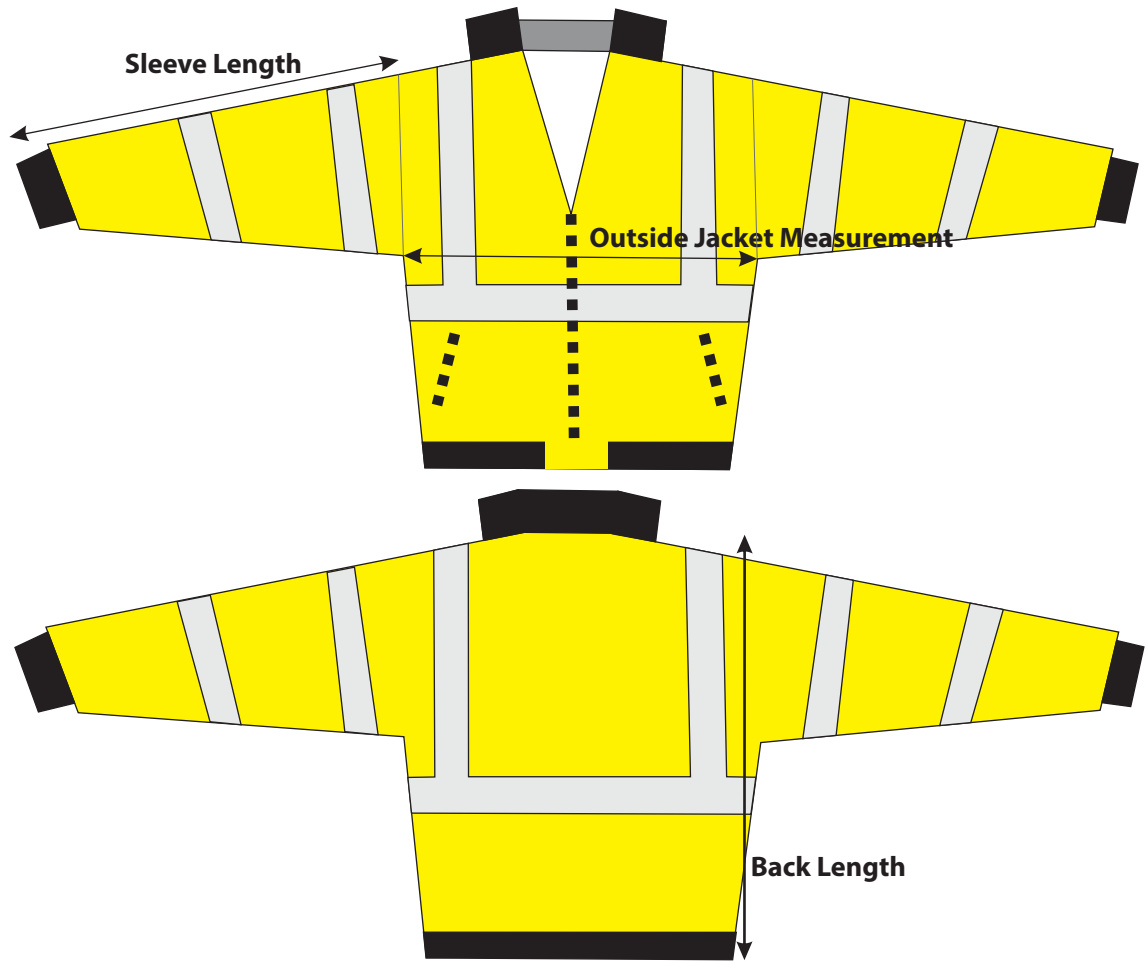

**75-1301 75-1302**  
**High-Visibility Bomber Jackets**

**Bomber Jacket 75-1301/75-1302 Specifications In Inches**

Size	S	M	L	TL	XL	T1	X2	T2	X3	T3	X4	X5	X6
Chest Measurement	48 7/8	52	55 1/8	55 1/8	58 2/8	58 2/8	61 3/8	61 3/8	64 5/8	64 5/8	67 6/8	70 7/8	74
Back Length	27 1/8	28	28	29 4/8	28 6/8	30 2/8	28 6/8	30 2/8	29 4/8	31	29 4/8	30 3/8	30 3/8
Sleeve Length	25 2/8	25 5/8	26	27 4/8	26 3/8	27 7/8	26 6/8	28 2/8	27 1/8	28 5/8	27 4/8	28	28 3/8

**Bomber Jacket 75-1301/75-1302 Specifications In CM**

Size	S	M	L	TL	XL	T1	X2	T2	X3	T3	X4	X5	X6
Chest Measurement	124	132	140	140	148	148	156	156	164	164	172	180	188
Back Length	69	71	71	72 4/8	73	74 4/8	73	74 4/8	75	76 4/8	75	77	77
Sleeve Length	64	65	66	67 4/8	67	68 4/8	68	69 4/8	69	70 4/8	70	71	72