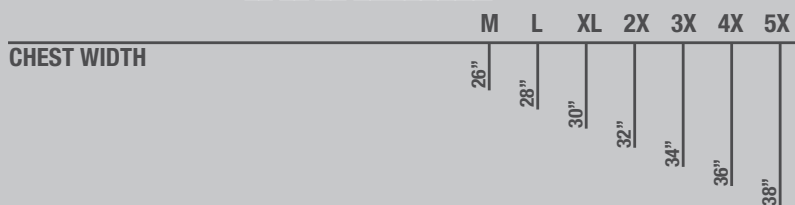

ANSI/ISEA 107-2010
CLASS 3 BOMBER JACKET
SIZING CHART

SJ210B

	M (38/40)	L (42/44)	XL (46/48)	XXL (50/52)	3XL (54/56)	4XL (58/60)	5XL (62/64)
Chest Width*	26"	28"	30"	32"	34"	36"	38"
Center back length	28"	29"	30"	31"	32"	33"	34"
Sleeve length** from Center Back	36"	37"	38"	39.5"	40.75"	42"	43.25"

*Measured at top horizontal tape.

**Sleeve length is measured from center of neck at the base of the collar along the outside edge of jacket/sleeve to end of cuff.

RADICALLY VISIBLE™