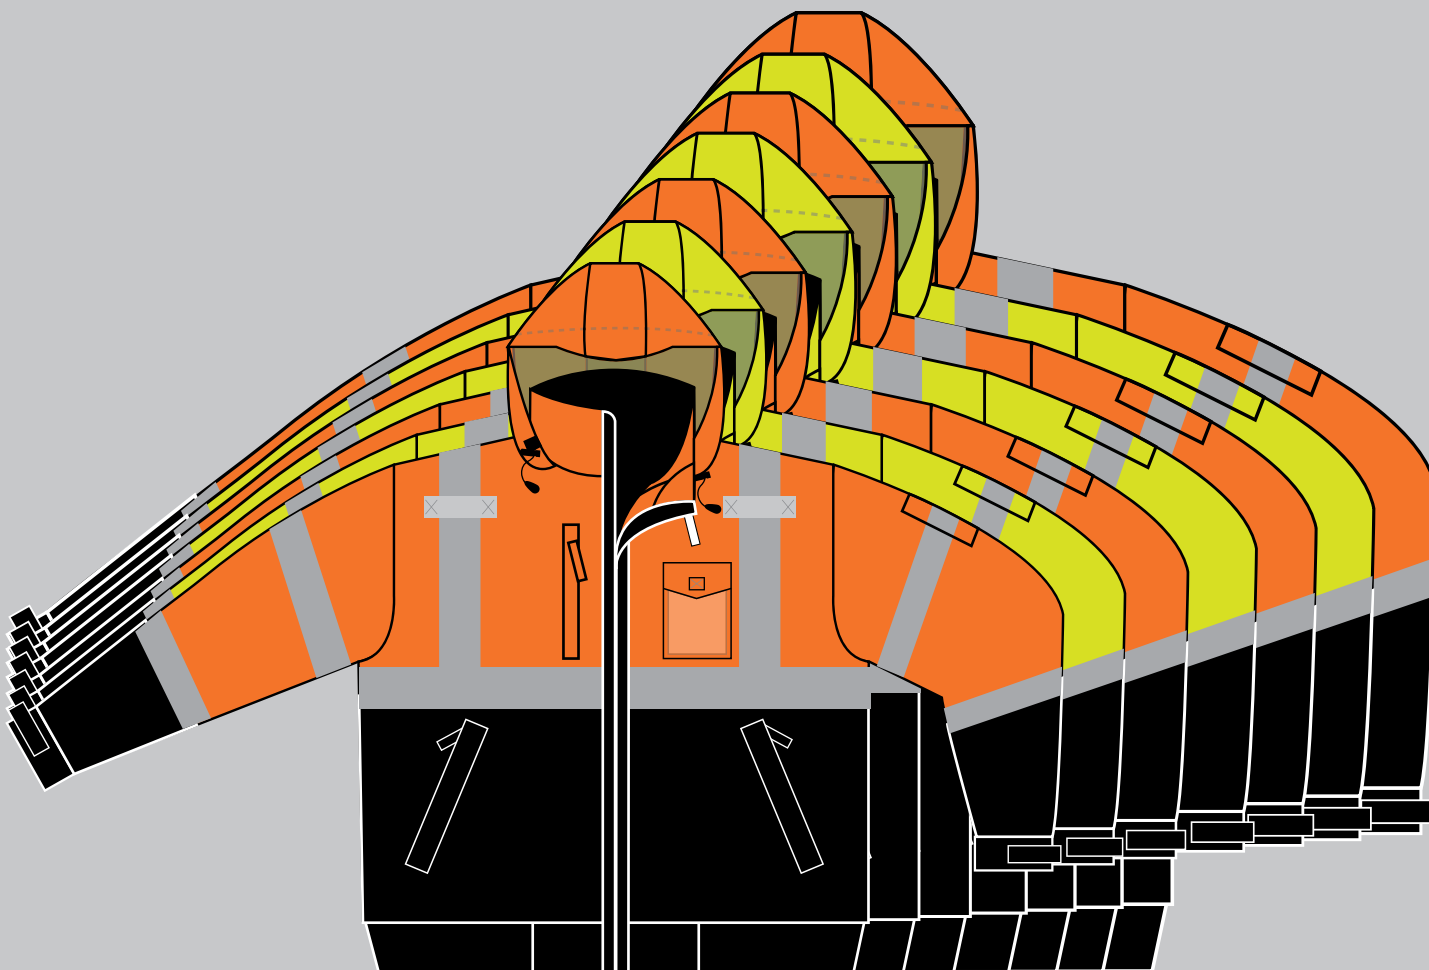

ANSI/ISEA 107-2010
CLASS 3 BOMBER JACKET
SIZING CHART

SJ210B

	M (38/40)	L (42/44)	XL (46/48)	XXL (50/52)	3XL (54/56)	4XL (58/60)	5XL (62/64)
Chest Width*	26"	28"	30"	32"	34"	36"	38"
Center back length	28"	29"	30"	31"	32"	33"	34"
Sleeve length** from Center Back	36"	37"	38"	39.5"	40.75"	42"	43.25"

*Measured at top horizontal tape.

**Sleeve length is measured from center of neck at the base of the collar along the outside edge of jacket/sleeve to end of cuff.

RADICALLY VISIBLE™